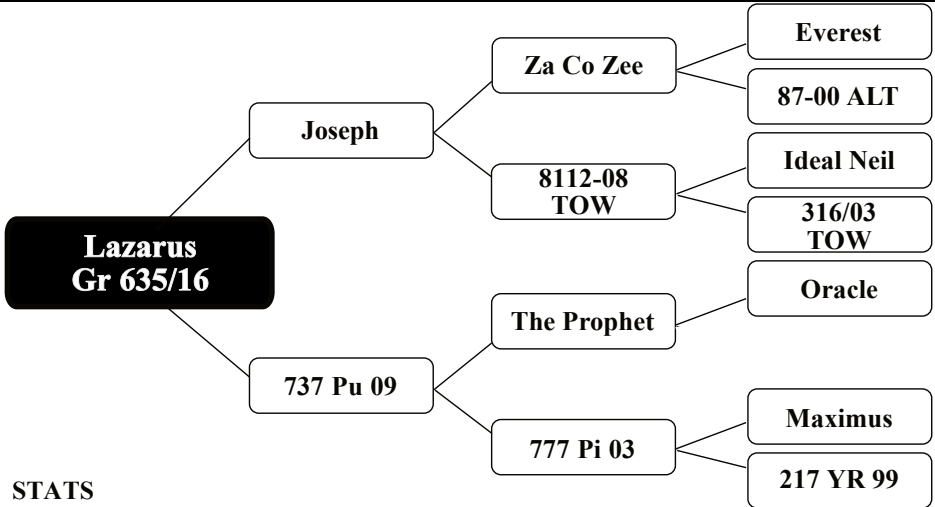

— NZ RED DEER —

www.forestroadfarm.co.nz

LAZARUS
13.96 kg @ 7yr

**\$500 per
Straw**

Sire: Joseph

Lazarus

STATS

Age	Velvet
3yr	8.91kg SA
4yr	10.96kg
5yr	13.05kg SAP
6yr	12.60kg
7yr	13.96kg

Lazarus 13.96kg @ 7yr

HISTORY

Lazarus continues to amaze us with his sheer size and quality of velvet!

Not too many sire stags can reach this weight while maintaining competition winning style.

Lazarus sons are all near perfect SAP heads with no exceptions this year. Unfortunately we lost Lazarus last year.... this makes these sons and daughters very special!