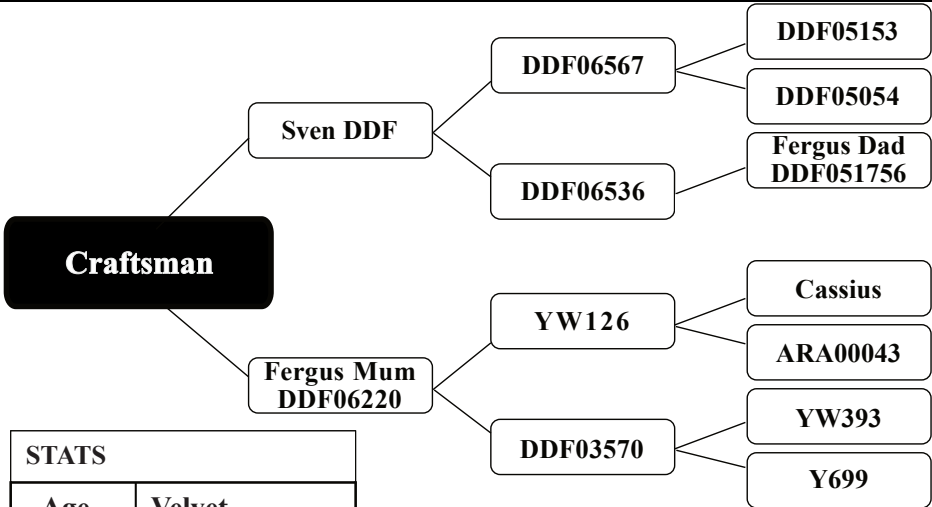

Sire: Harley

Hendricks

14.75kg @ 6yr

STATS

Age	Velvet
2yr	7.37kg
3yr	12.00kg
4yr	10.20kg
5yr	12.60kg SANT
6yr	14.75kg

Hendricks 14.75kg @ 6yr

HISTORY

Hendricks produced a massive 12.00kg head of velvet @ 3yr and was purchased from Tayles Deer to add real mass while maintaining a tidy head of velvet.

Hendricks has been used to inject some huge beam from his Harley/Totara bloodlines.

FOREST ROAD FARM
— NZ RED DEER —

www.forestroadfarm.co.nz

CRAFTSMAN

11.40kg @ 8yr

**\$300 per
Straw**

Sire: Sven DDF

Craftsman

9.30kg @ 5yr

CRAFTSMAN

STATS	
Age	Velvet
3yr	7.80kg SAP
4yr	8.90kg SAP
5yr	9.30kg
6yr	9.60kg
7yr	10.60kg
8yr	11.40kg

Craftsman 11.40kg @ 8yr

HISTORY

We purchased Craftsman from Dalmore Deer by private treaty. We were looking for a very tidy outcross and this boy cut 7.80kg SAP @ 3yr and placed 9th in the 3yr National Velvet Competition! We rate his sire (Sven DDF) highly and as do we with Fergus who has been a prolific breeder for Dalmore, so Sven DDF over Fergus' dam was too good to pass up. This year he has jumped to a massive 11.40kg! This sire ticks every box!