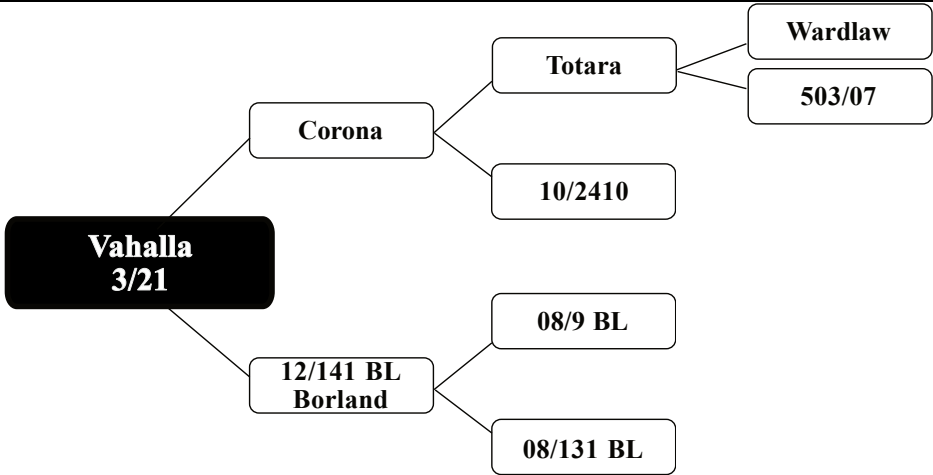

FOREST ROAD FARM

— NZ RED DEER —

www.forestroadfarm.co.nz

VALHALLA

10.80kg @ 4yr

Sire: Corona
10.82kg @ 4yr

Valhalla

STATS