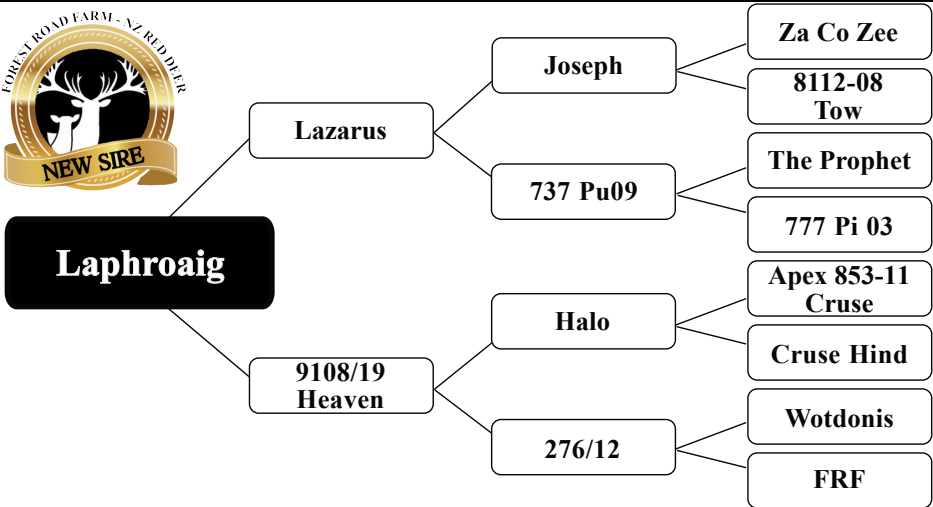

Craftsman.....\$300.00/straw

FOREST ROAD FARM DEER
— NZ RED DEER —
Elite Genetics | Proven Performance | Semen Catalogue

XC20

Strength. Structure. Superior Bloodlines.

FOREST ROAD FARM

— NZ RED DEER —

www.forestroadfarm.co.nz

LAPHROAIG

9.45kg @ 3yr

Sire: Lazarus
13.96kg @ 7yr

Laphroaig
6.30kg @ 2yr

FUTURE SIRE LAPHROAIG

FOREST ROAD FARM
— NZ RED DEER —

www.forestroadfarm.co.nz

STATS	
Age	Velvet
2yr	6.30kg
3yr	9.45kg

Laphroaig 9.45kg @ 3yr

HISTORY

We really needed to keep a Lazarus son after he died, as he has bred so well for us. Laphroaig was an outstanding 6.3kg clean, tidy 2-year-old. He was entered in the Rising Stars where he placed 7th in a great line-up.

Laphroaig's Dam Heaven (9108/19) was bred here at Forest Road but sold in fawn to Simone Hoskin. We were lucky enough to use her in our embryo programme again this last season.

Top shelf future sire!

FOREST ROAD FARM