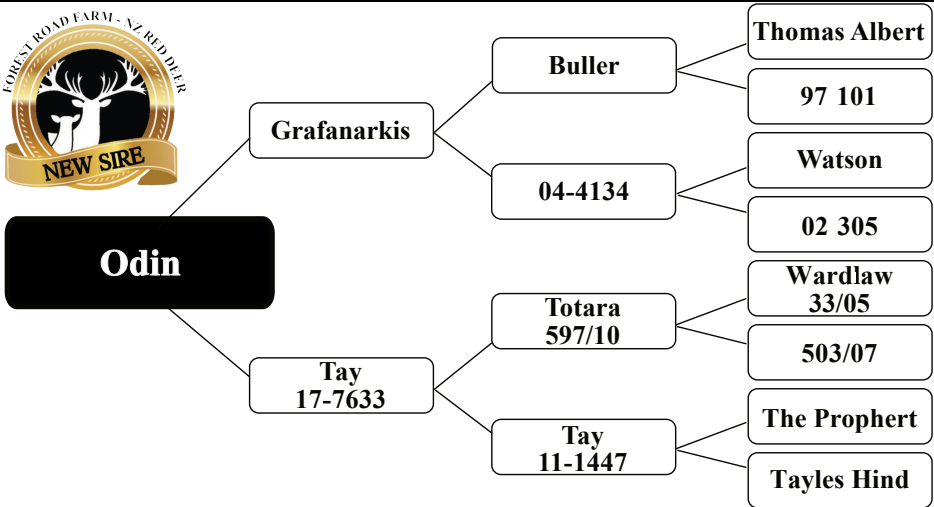

Valhalla really stood out as a perfect two year old stag. After settling in well Valhalla has produced an amazing 10.80kg @ 4yr..

Very quiet boy.

FOREST ROAD FARM

— NZ RED DEER —

www.forestroadfarm.co.nz

ODIN

9.85kg @ 4yr

Sire: Grafanarkis

8.37kg @ 4yr

Odin

FUTURE SIRE ODIN

FOREST ROAD FARM
— NZ RED DEER —

www.forestroadfarm.co.nz

STATS	
Age	Velvet
2yr	5.60kg
3yr	9.20kg
4yr	9.85kg

Odin 9.85kg @ 4yr

HISTORY

Odin was purchased from the Tayles family in Southland. He appealed to us as he is an enormous, quiet stag with extremely clean, correct velvet.

He has shifted well and produced an awesome 9.85kg at 4 years, after mating and collection.