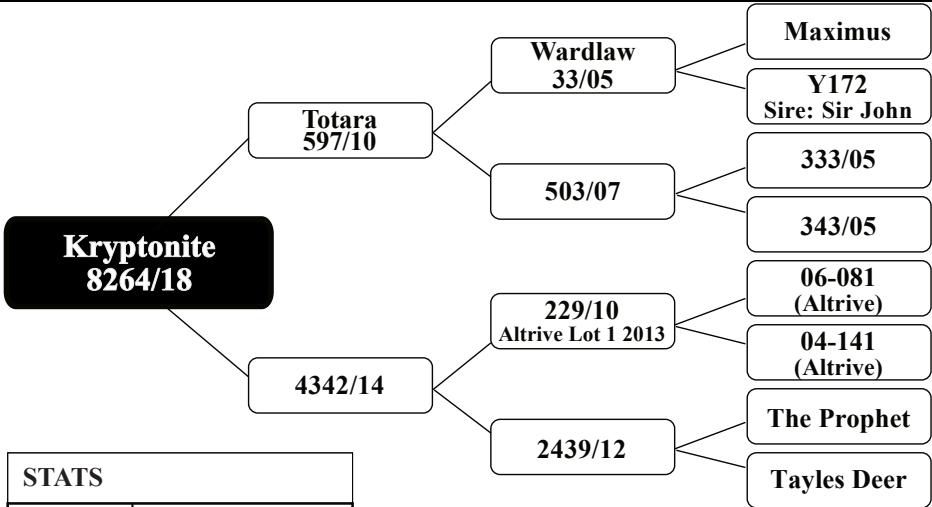

Kryptonite

KRYPTONITE

STATS	
Age	Velvet
2yr	5.20kg
3yr	8.40kg
4yr	9.56kg
5yr	12.10kg
6yr	12.60kg
7yr	13.40kg

Kryptonite 12.60kg @ 6yr

HISTORY

Kryptonite was purchased from Lindsay Tayles. As a 3yr old he cut 8.40kg (cut short) and after a shift and intense mating he cut a 9.56kg 4yr head that won the Hawkes Bay 4yr red section and came 2nd in North Island red section.