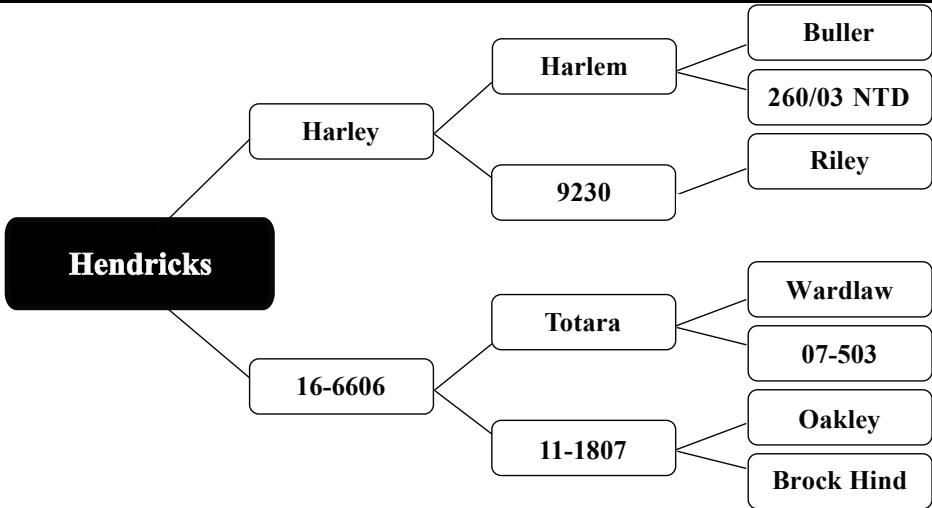

Sire: Harley

Hendricks

14.75kg @ 6yr

STATS

Age	Velvet
2yr	7.37kg
3yr	12.00kg
4yr	10.20kg
5yr	12.60kg SANT
6yr	14.75kg

Hendricks 14.75kg @ 6yr

HISTORY

Hendricks produced a massive 12.00kg head of velvet @ 3yr and was purchased from Tayles Deer to add real mass while maintaining a tidy head of velvet.